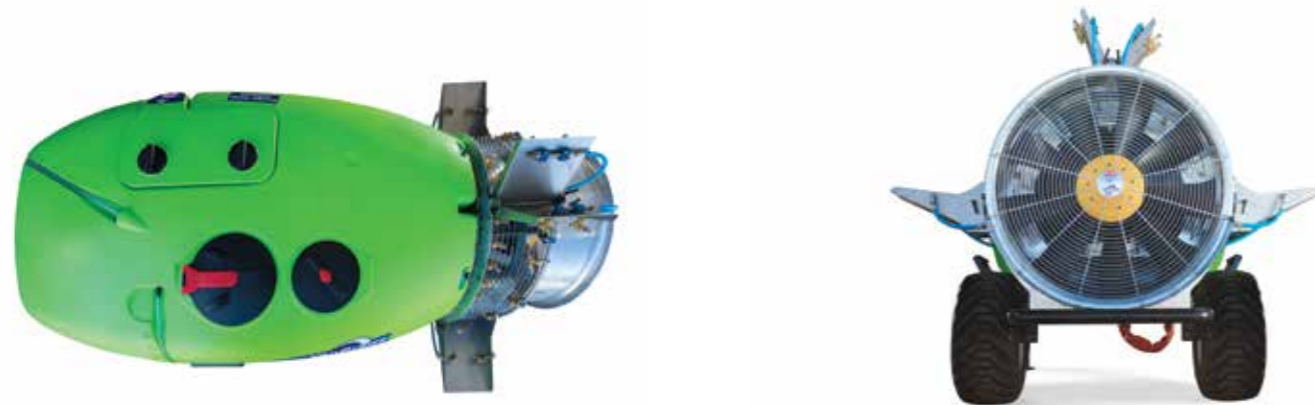

The tank is strong and engineered with a smooth and slanted tank floor to ensure effective mixing and maximum chemical outflow.

The ergonomics of the VanBreda Sprayer is designed to ensure a well-balanced machine for effective trail spraying in dense orchards.

ULTRASPRAY

2000L/3000L

260 Bird Street, Stellenbosch,
7600, South Africa
PO Box 2241, Stellenbosch,
7601, South Africa

DISTRIBUTED BY
VanBreda
Agri

T : 021 883 9595
F : 021 886 6395
E : info@vbagri.co.za
www.vbagri.co.za

260 Bird Street, Stellenbosch,
7600, South Africa
PO Box 2241, Stellenbosch,
7601, South Africa

DISTRIBUTED BY
VanBreda
Agri

T : 021 883 9595
F : 021 886 6395
E : info@vbagri.co.za
www.vbagri.co.za