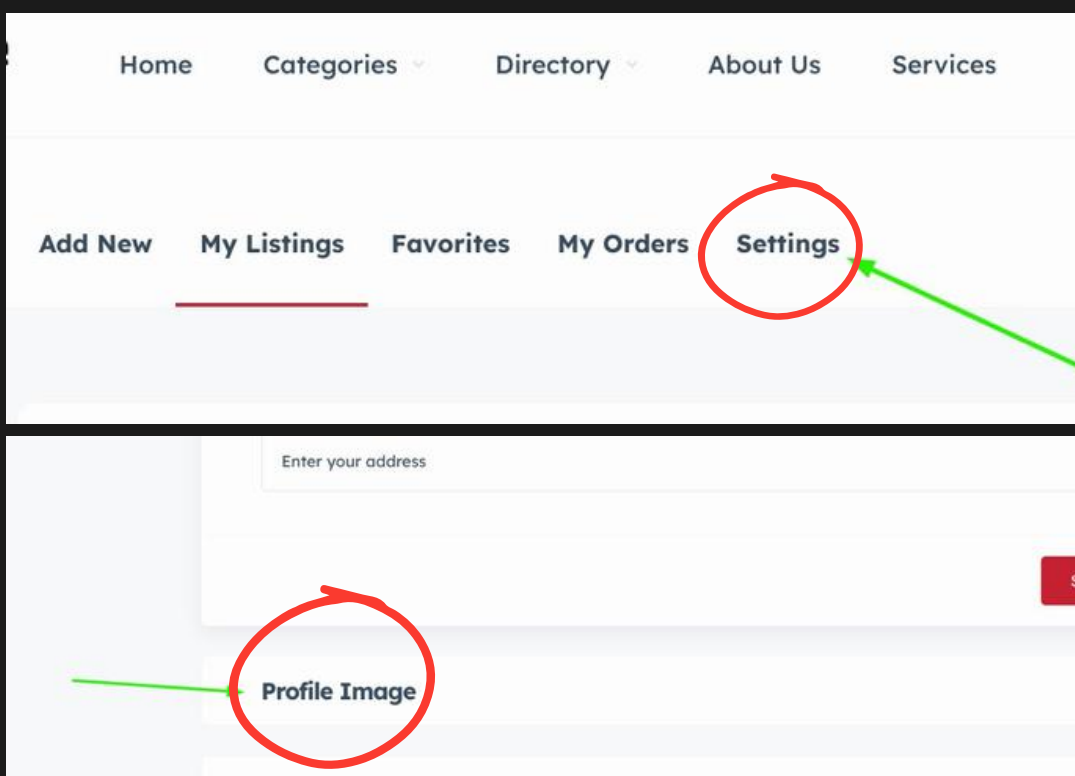

Get thousands of views
monthly on your current
listings

HOW TO REGISTER A DEALER PROFILE

STEP 1:

Visit www.mechhousetrader.com to register your profile
Go to “**Register**” at the top of the page. Populate the form with
your information and contact details.

REMEMBER TO SELECT BUSINESS*

You will then receive a confirmation email, sent to the email you
provided. Click “**Confirm Profile**” and follow the steps.

STEP 2 :

In order to complete your profile
Go to Settings and Upload a **profile image**
in the form of your **business logo**