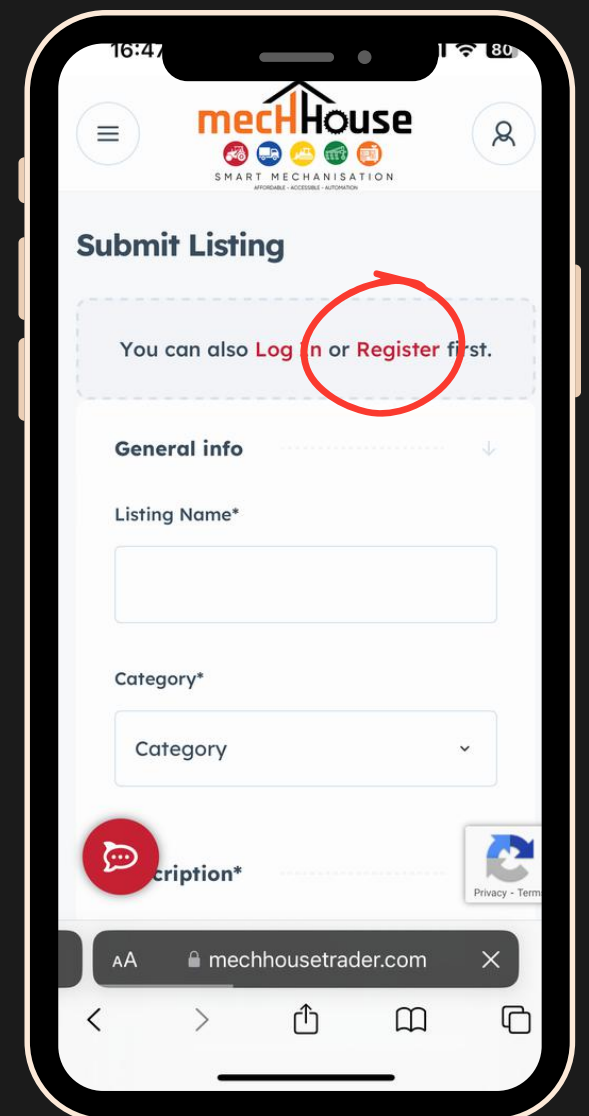

Get thousands of views
monthly on your current
listings

HOW TO REGISTER A DEALER PROFILE

STEP 1:

Visit www.mechhousetrader.com to register your profile
Go to “**Register**” at the top of the page. Populate the form with
your information and contact details.

REMEMBER TO SELECT BUSINESS*

You will then receive a confirmation email, sent to the email you
provided. Click “**Confirm Profile**” and follow the steps.

STEP 2 :

In order to complete your profile
Go to Settings and Upload a **profile image**
in the form of your **business logo**